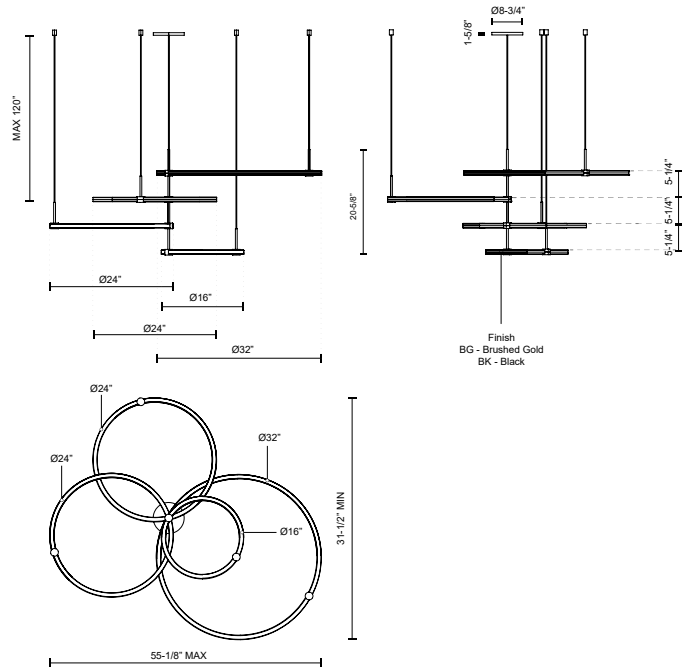

BRUNI
CH24755
CHANDELIERS

PROJECT

CH24755-BK
Black

CH24755-BG
Brushed Gold

SPECIFICATION DETAILS

Fixture Dimensions	L55-1/8" x W31-1/2" x H20-5/8"
Light Source	LED with DC Driver
Wattage	115W
Total Lumens	8000lm
Delivered Lumens	4650lm*
Voltage	120V
Color Temperature	3000K
CRI (Ra)	90CRI
Optional Color Temps	2700K - 5000K Available, Minimum Order Quantities Apply
LED Rated Life	50,000 hours
Dimming	100% - 10%, TRIAC or ELV Dimmer (Not Included)
Diffuser Details	Clear Acrylic Exterior/White Silicone Interior
Adjustable	Yes
Wire Length	120" Max
Wire Type	Black
Minimum Hang Height	24"
Sloped Ceiling Adaptable	Yes
Location	Dry
Illumination Direction	Up/Down
Canopy Dimensions	D8-3/4" x H1-5/8"
Paint Finish	BG01; BK02;

* For custom options, consult factory for details.

* For warranty information, please visit www.kuzcolighting.com/warranty

DESCRIPTION

The Bruni Collection answers many requests for classic, modern shapes combined with ample lighting. These completely adjustable rings allow for completely customized styling that's all your own. Available in two sophisticated finishes, the acrylic ribbed texture of each circular lamp provides sufficient lighting for even the darkest rooms in your home